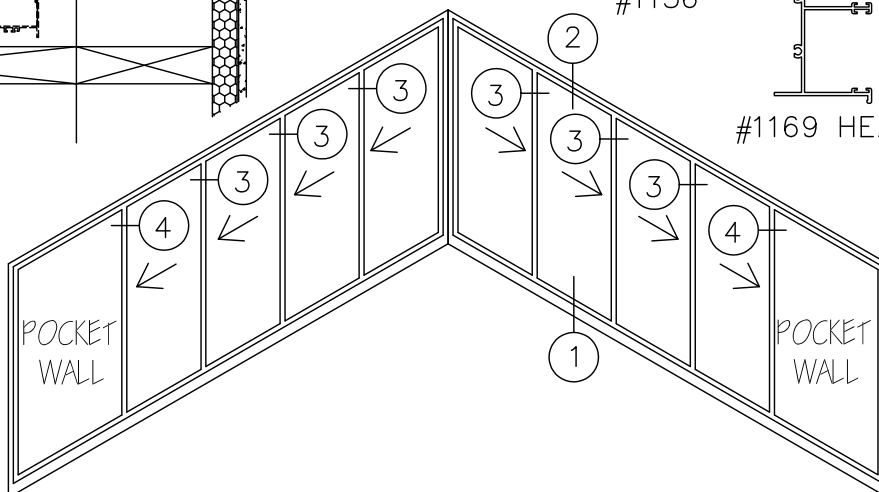

INTERIOR

③ T/B MULTI-SLIDING GLASS DOOR PANEL INTERLOCK

#152 POCKET COVER

④

POCKET INTERLOCK & MOUNTING BLOCK

90°

EXTERIOR

④ T/B MULTI-SLIDING GLASS DOOR INTERLOCK

#163

#153

#173

#1155

#1169 HEAD

#1156

#152 MODIFIED POCKET COVER

#152 POCKET COVER

90° P8XP T/B MULTI-SLIDING GLASS DOOR EXTRUSIONS - POCKET DOUBLE GLAZED
SCALE: EIGHTH SIZE