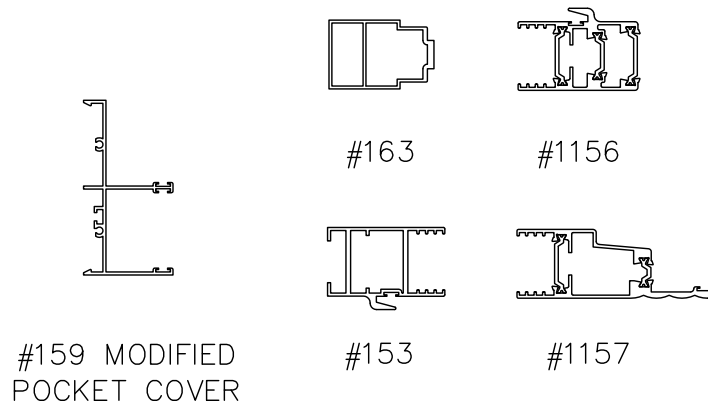

# FF13

DATE:

3/12/14

DRAWINGS\BROPAGES\FF\FF13.DWG

CONFIGURATION NOT YET AVAILABLE

## EXTERIOR

P4XP T/B MULTI-SLIDING GLASS DOOR EXTRUSIONS – POCKET  
DOUBLE GLAZED  
SCALE: 1:8