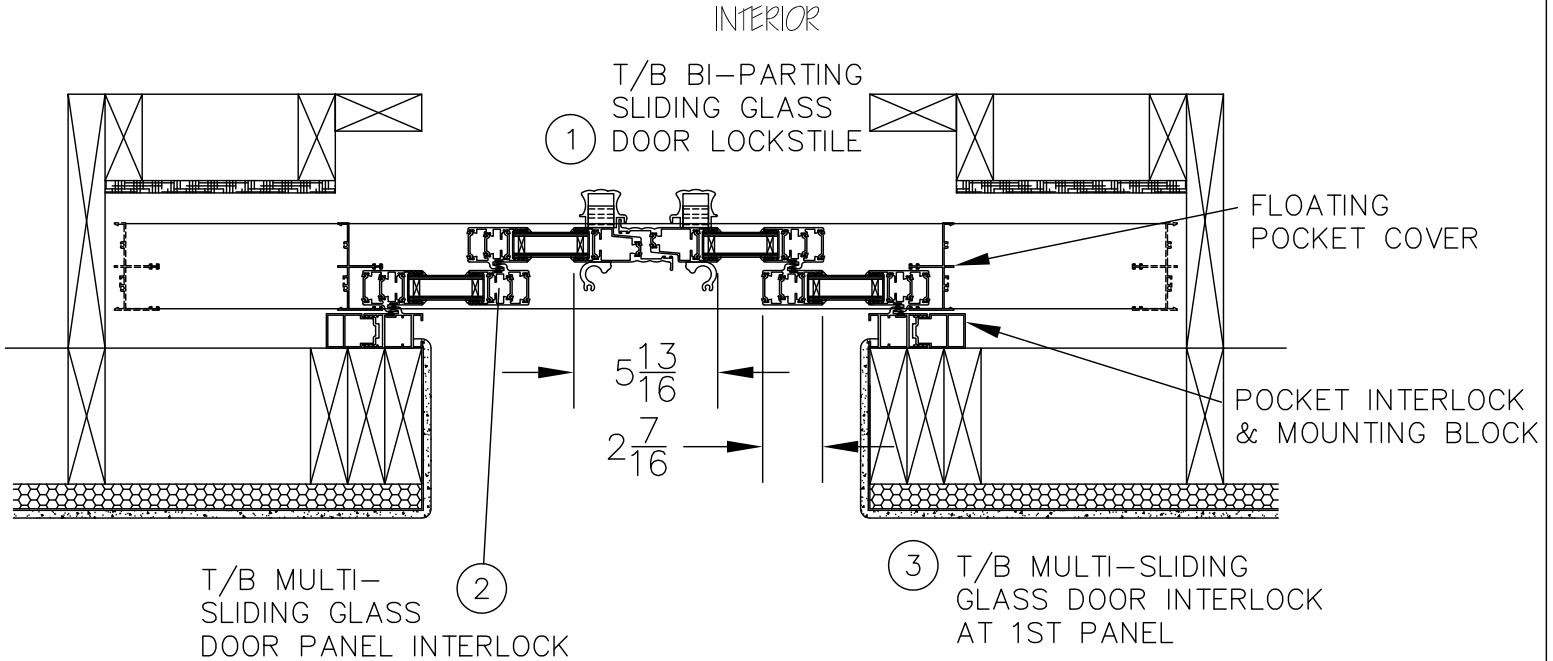

# DOOR SYSTEM – RESIDENTIAL

SERIES 1151 – T/B MULTI-SLIDING GLASS DOOR (MSD & MSD4)

1503 W. San Pedro St., Gilbert, Arizona 85233

VOICE: 480-892-2600 / FAX : 480-892-0951

## EXTERIOR

P4XP T/B MULTI-SLIDING GLASS DOOR EXTRUSIONS – POCKET  
DOUBLE GLAZED  
SCALE: 1:8