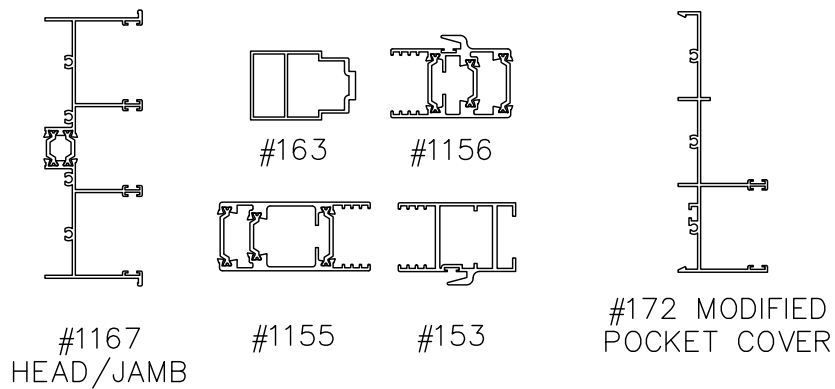

DOOR SYSTEM - RESIDENTIAL

SERIES 1151 - T/B MULTI-SLIDING GLASS DOOR (MSD & MSD4)

1503 W. San Pedro St., Gilbert, Arizona 85233

VOICE: 480-892-2600 / FAX : 480-892-0951

FF11

DATE:
3/12/14

DRAWINGS: BROPAGES\FP\FF11.DWG

INTERIOR

EXTERIOR
3XP SHOWN

3XP SHOWN

P3X OR 3XP T/B MULTI-SLIDING GLASS DOOR EXTRUSIONS - POCKET DOUBLE GLAZED

SCALE: 1:8