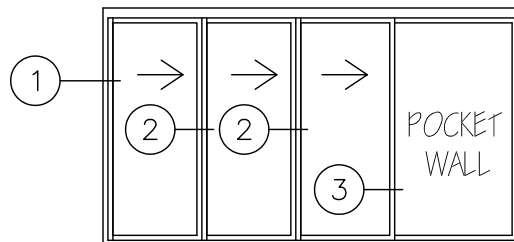

DOOR SYSTEM - RESIDENTIAL

SERIES 1151 - T/B MULTI-SLIDING GLASS DOOR (MSD & MSD4)

1503 W. San Pedro St., Gilbert, Arizona 85233

VOICE: 480-892-2600 / FAX : 480-892-0951

FF11

DATE:
3/12/14

DRAWINGS: BROPAGES\FP\FF11.DWG

INTERIOR

EXTERIOR
3XP SHOWN

3XP SHOWN

P3X OR 3XP T/B MULTI-SLIDING GLASS DOOR EXTRUSIONS - POCKET DOUBLE GLAZED

SCALE: 1:8