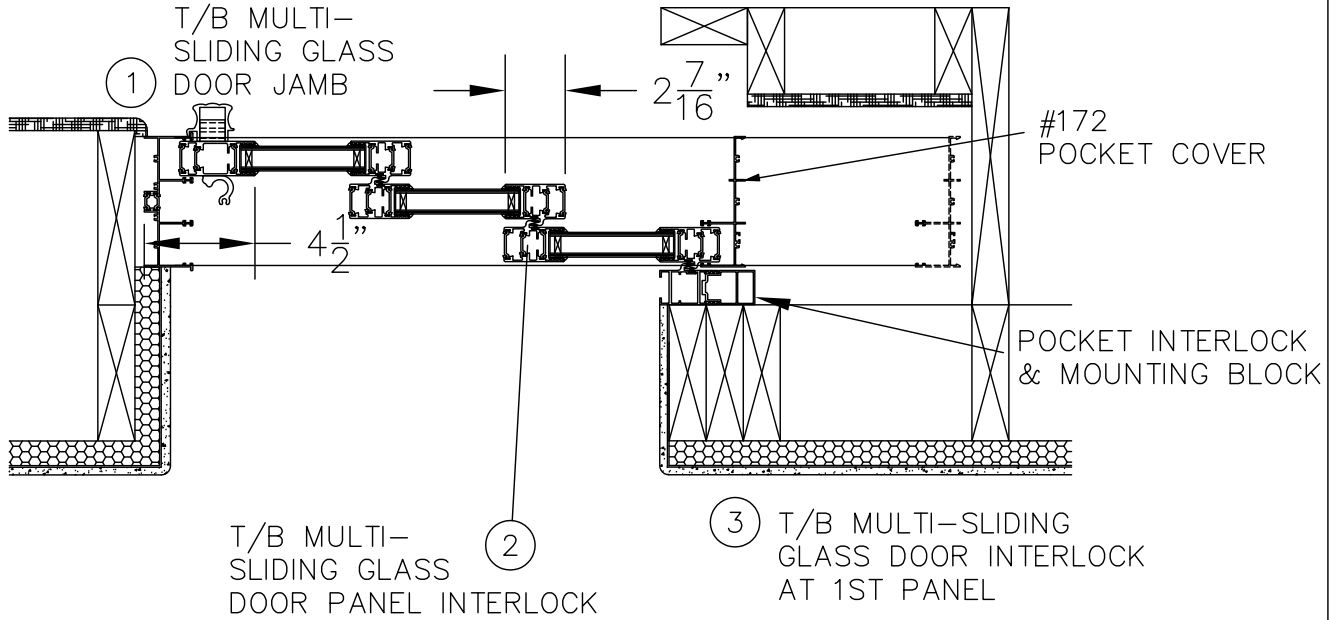

DOOR SYSTEM - RESIDENTIAL

SERIES 1151 - T/B MULTI-SLIDING GLASS DOOR (MSD & MSD4)

1503 W. San Pedro St., Gilbert, Arizona 85233

VOICE: 480-892-2600 / FAX : 480-892-0951

FF11

DATE:
3/12/14

DRAWINGS: BROPAGES\FP\FF11.DWG

INTERIOR

EXTERIOR
3XP SHOWN

3XP SHOWN

P3X OR 3XP T/B MULTI-SLIDING GLASS DOOR EXTRUSIONS - POCKET DOUBLE GLAZED

SCALE: 1:8