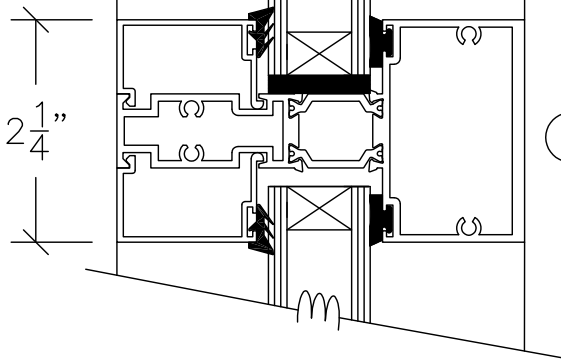

# WINDOW SYSTEM

SERIES 1400 - THERMAL BREAK WINDOW WALL

1503 W. San Pedro St., Gilbert, Arizona 85233  
VOICE: 480-892-2600/FAX : 480-892-0951/WWW.HERITAGEWINDOWS.COM

AA2

DATE:  
12/5/13

R:\DRAWINGS\BROPPAGES\AA\AA2.DWG

① TYPICAL PERIMETER FRAME

#1452

② VERTICAL / HORIZONTAL TUBULAR STEPPED MULLION

#411

①

#1447

4 1/8" PERIMETER FRAME & MULLION DETAIL - DOUBLE GLAZED  
SCALE: HALF SIZE