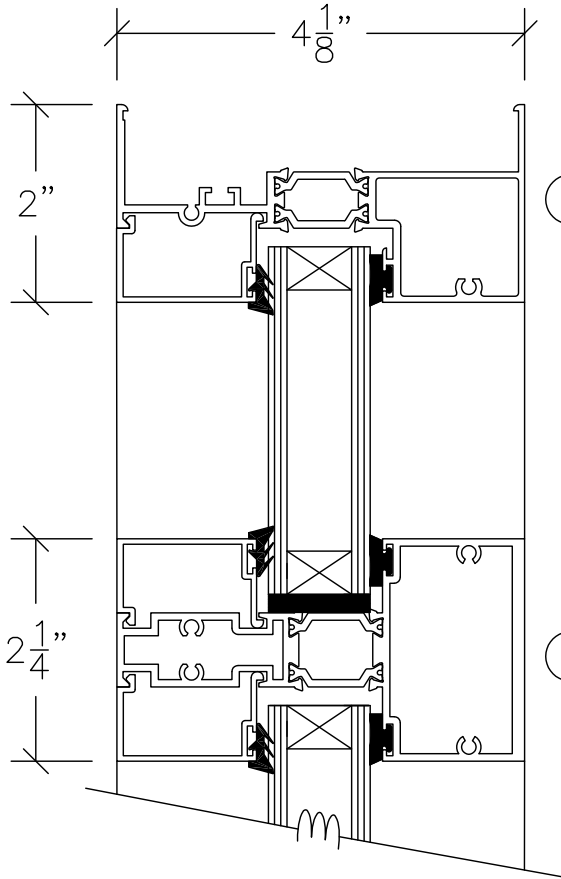

# WINDOW SYSTEM

SERIES 1400 - THERMAL BREAK WINDOW WALL

1503 W. San Pedro St., Gilbert, Arizona 85233  
VOICE: 480-892-2600/FAX : 480-892-0951/WWW.HERITAGEWINDOWS.COM

AA2

DATE:  
12/5/13

R:\DRAWINGS\BROPPAGES\AA\AA2.DWG

① TYPICAL PERIMETER FRAME

#1452

② VERTICAL / HORIZONTAL TUBULAR STEPPED MULLION

#411

①

#1447

4 1/8" PERIMETER FRAME & MULLION DETAIL - DOUBLE GLAZED  
SCALE: HALF SIZE