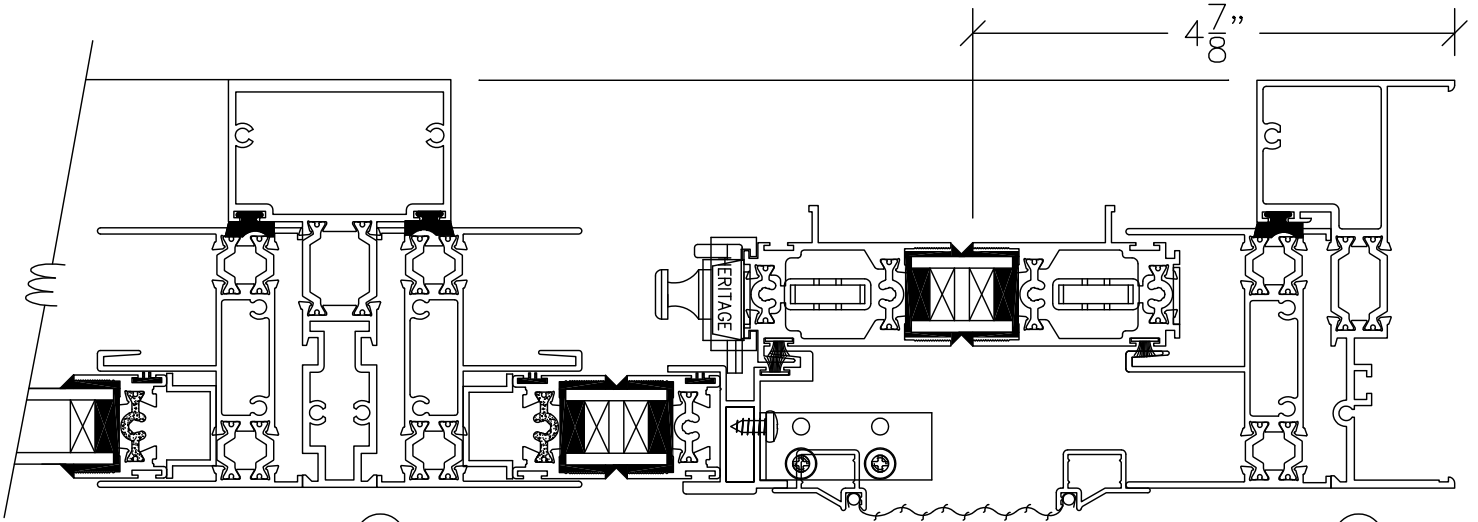

# WINDOW SYSTEM

SERIES 1400 - THERMAL BREAK WINDOW WALL

1503 W. San Pedro St., Gilbert, Arizona 85233  
VOICE: 480-892-2600/FAX : 480-892-0951/WWW.HERITAGEWINDOWS.COM

AA5

DATE:  
6/12/13

R:\DRAWINGS\BROGPAGES\AA\AA5.DWG

2 VERTICAL MULLION

PERIMETER FRAME JAMB 1

HORIZONTAL SECTION THROUGH  $4\frac{1}{8}''$  PERIMETER FRAME & STRUCTURAL MULLION W/ HORIZONTAL SLIDER INSERT  
DOUBLE GLAZED

SCALE: HALF SIZE