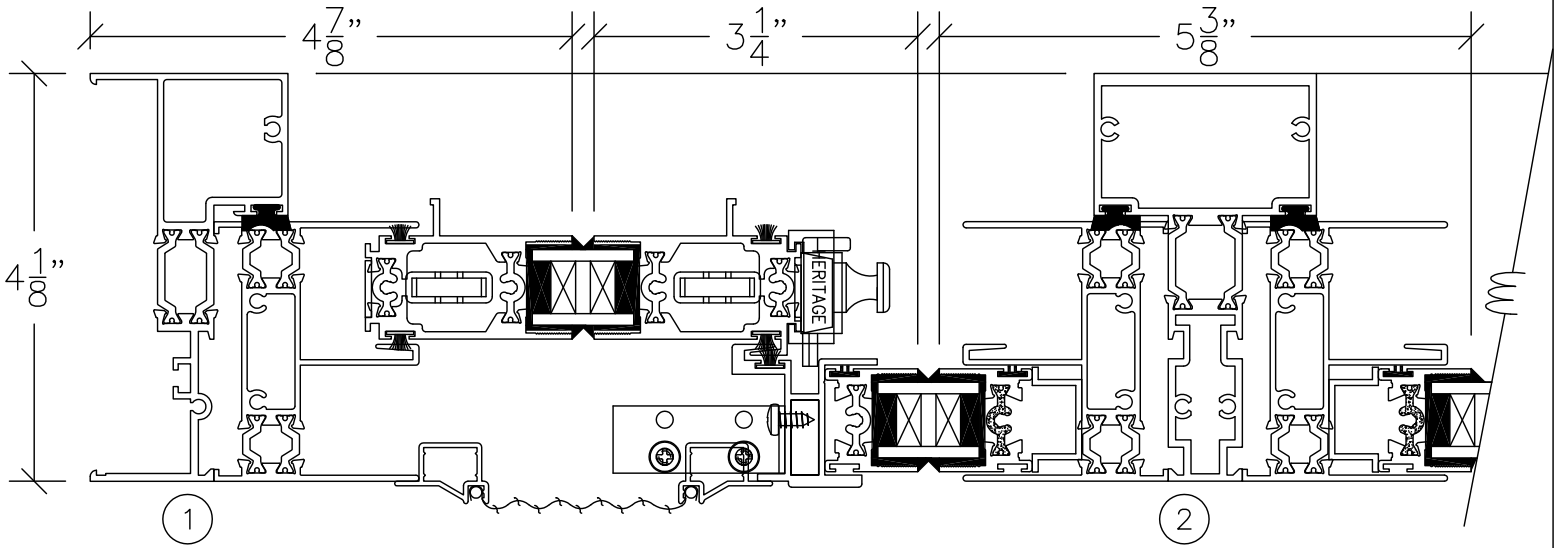

2 VERTICAL MULLION

PERIMETER FRAME JAMB 1

HORIZONTAL SECTION THROUGH  $4\frac{1}{8}''$  PERIMETER FRAME & STRUCTURAL MULLION W/ HORIZONTAL SLIDER INSERT  
DOUBLE GLAZED

SCALE: HALF SIZE