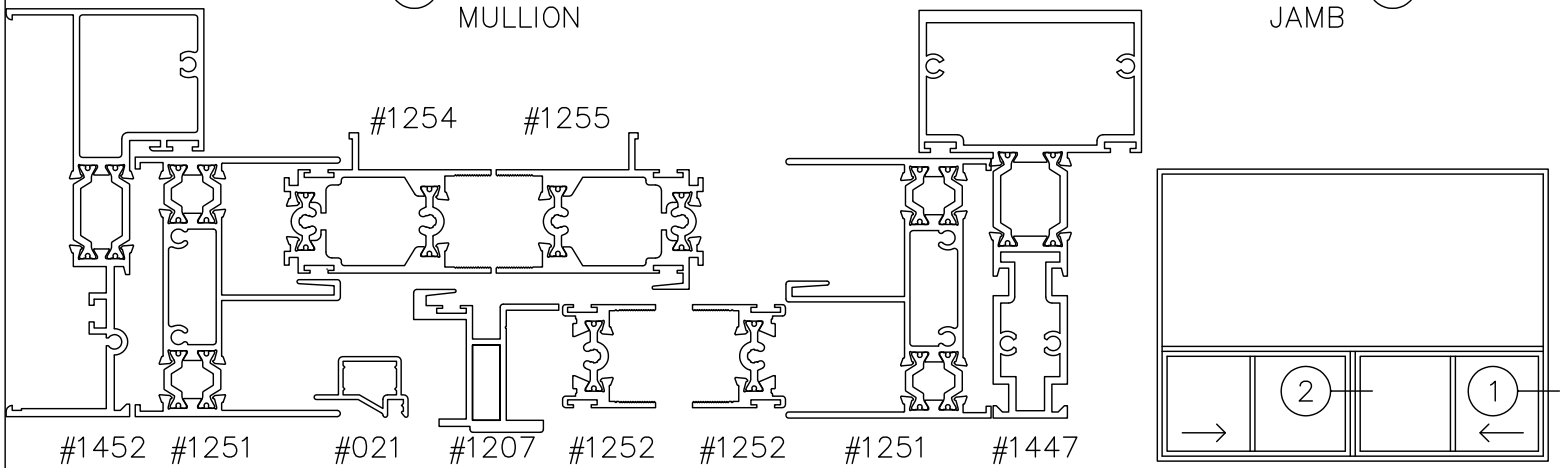

# WINDOW SYSTEM

SERIES 1400 - THERMAL BREAK WINDOW WALL

1503 W. San Pedro St., Gilbert, Arizona 85233  
VOICE: 480-892-2600/FAX : 480-892-0951/WWW.HERITAGEWINDOWS.COM

AA5

DATE:  
6/12/13

R:\DRAWINGS\BROGPAGES\AA\AA5.DWG

2 VERTICAL MULLION

PERIMETER FRAME JAMB 1

HORIZONTAL SECTION THROUGH  $4\frac{1}{8}''$  PERIMETER FRAME & STRUCTURAL MULLION W/ HORIZONTAL SLIDER INSERT  
DOUBLE GLAZED

SCALE: HALF SIZE