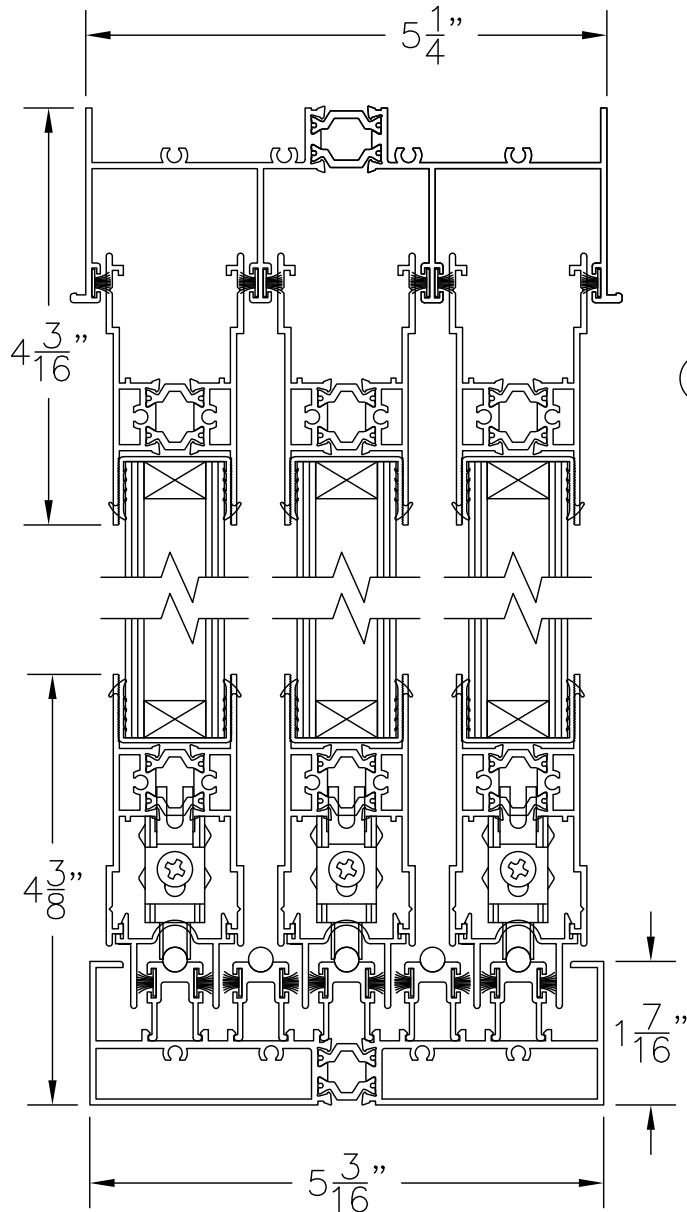

DOOR SYSTEM – RESIDENTIAL  
SERIES 1151 – T/B MULTI-SLIDING GLASS DOOR (MSD)

1503 W. San Pedro St., Gilbert, Arizona 85233  
VOICE: 480-892-2600 / FAX : 480-892-0951

FF2B

DATE:  
3/12/14  
DRAWINGS (BROPAGES) \VP\FF2B.DWG

① T/B MULTI-SLIDING  
GLASS DOOR HEAD

② T/B MULTI-SLIDING  
GLASS DOOR SILL

VERTICAL SECTION THROUGH T/B MULTI-SLIDING GLASS DOOR  
DOUBLE GLAZED  
SCALE: 1:2