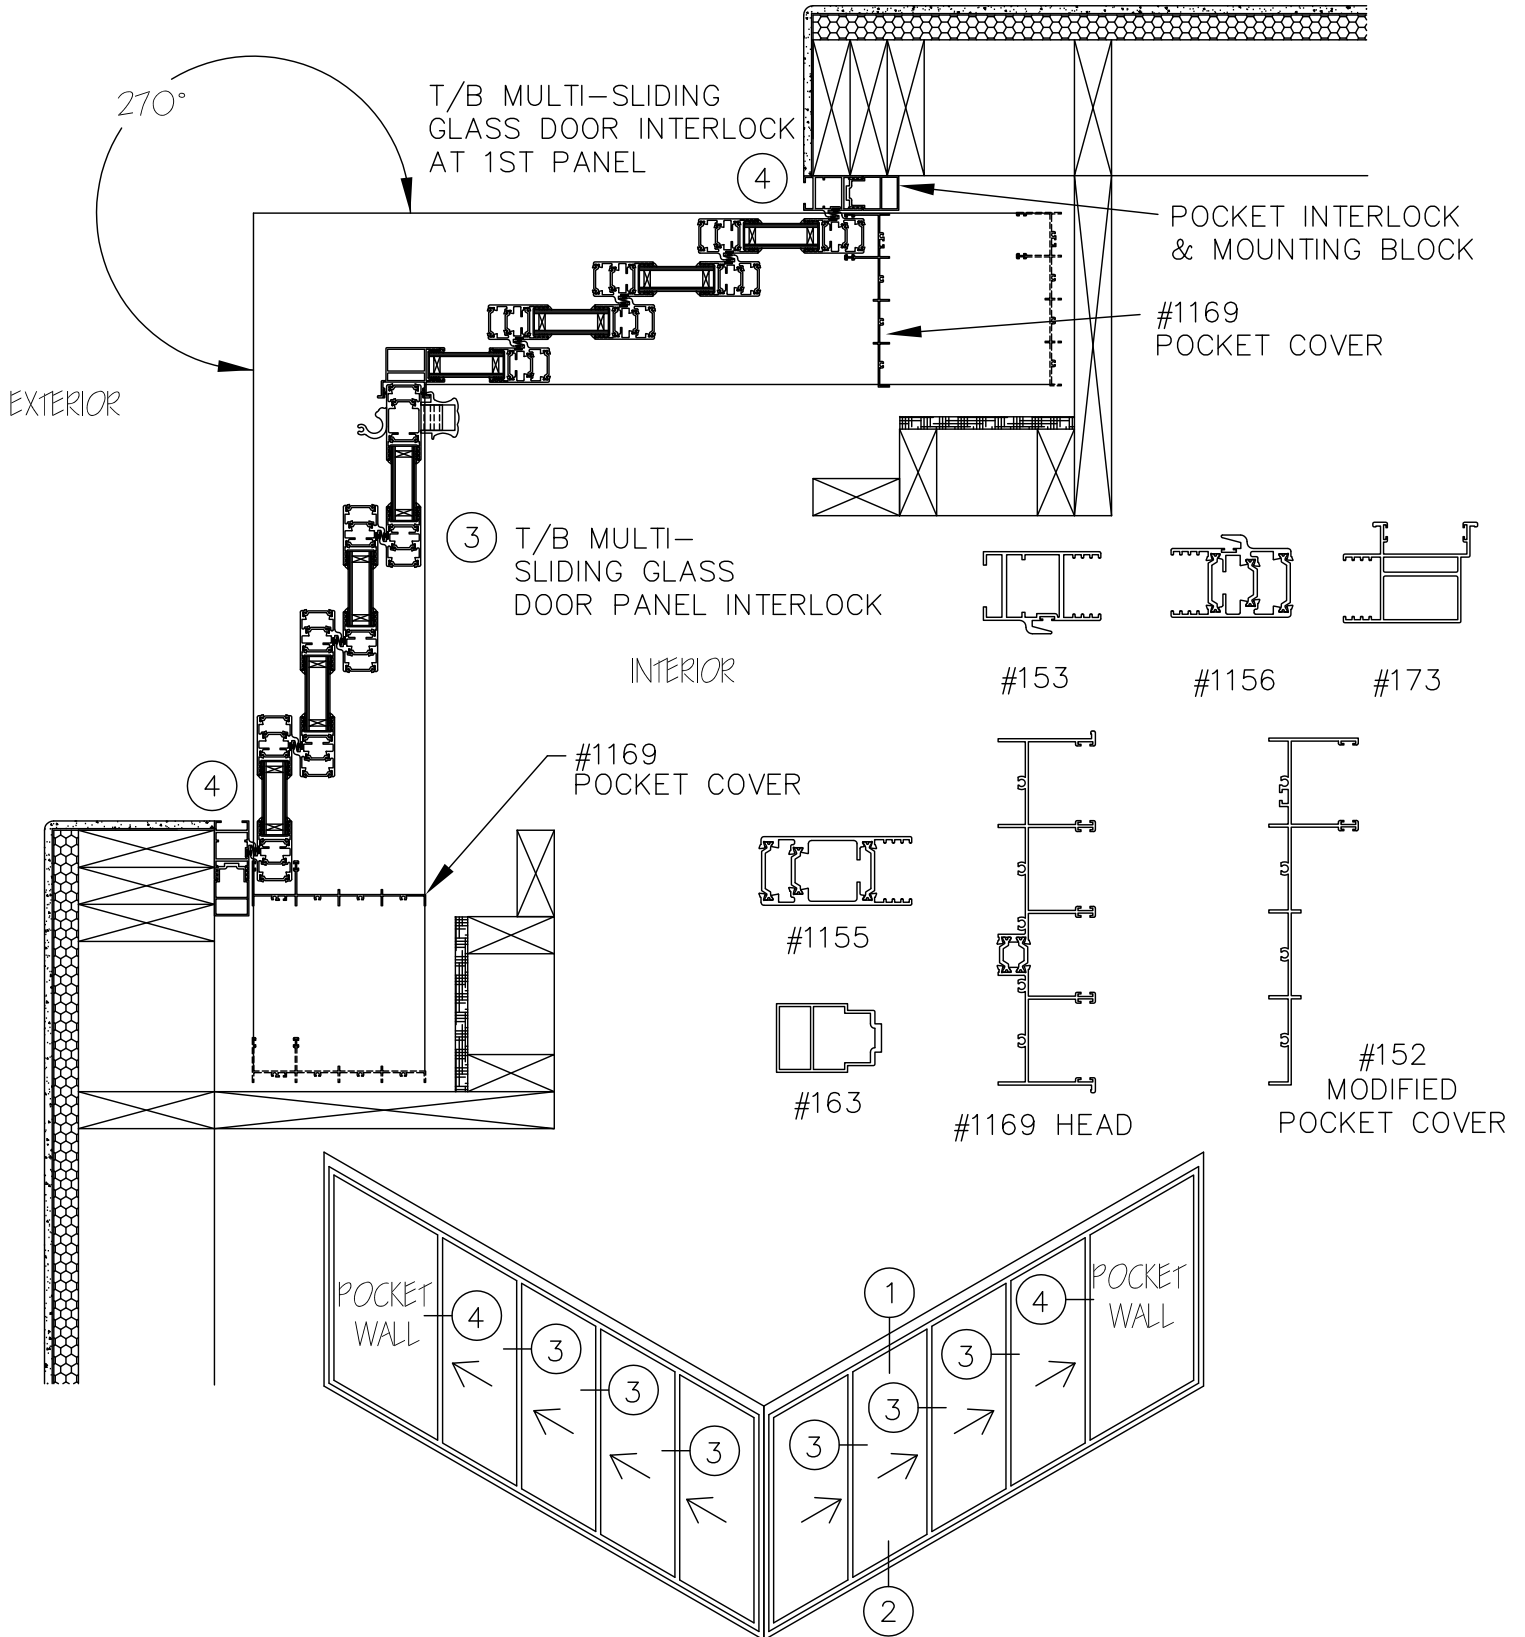

DOOR SYSTEM - RESIDENTIAL

SERIES 1151 - T/B MULTI-SLIDING GLASS DOOR (MSD & MSD4)

1503 W. San Pedro St., Gilbert, Arizona 85233

VOICE: 480-892-2600 / FAX : 480-892-0951

FF3

DATE:
3/12/14

DRAWINGS\BROGPAGES\FF3.DWG

270° P8XP T/B MULTI-SLIDING GLASS DOOR EXTRUSIONS - POCKET DOUBLE GLAZED

SCALE: 1:8