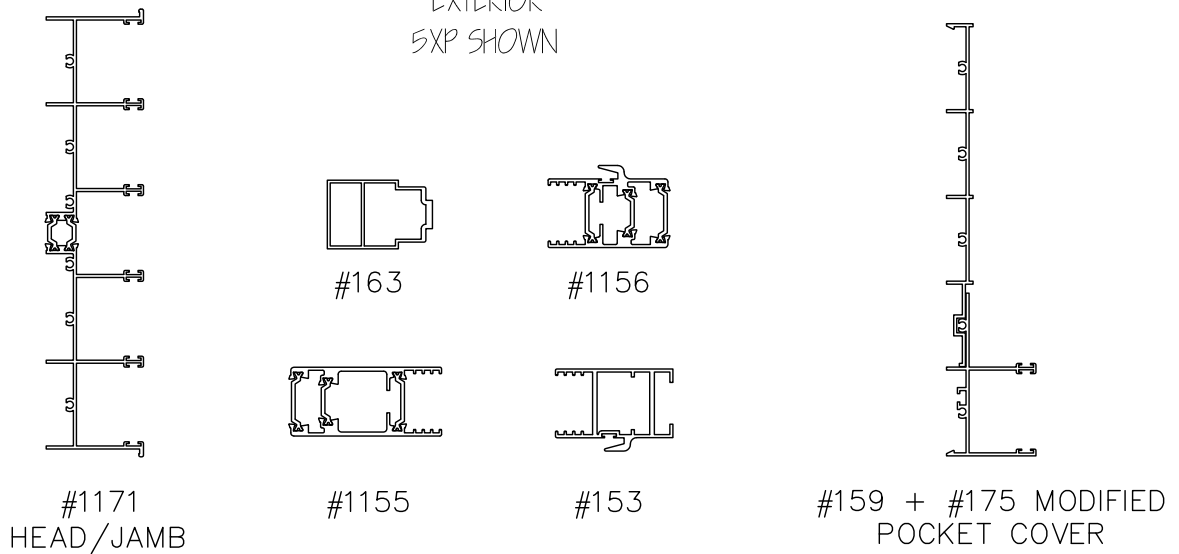

# DOOR SYSTEM - RESIDENTIAL

SERIES 1151 - T/B MULTI-SLIDING GLASS DOOR (MSD & MSD4)

FF12A

1503 W. San Pedro St., Gilbert, Arizona 85233

VOICE: 480-892-2600 / FAX : 480-892-0951

DATE:

3/12/14

DRAWINGS\BROCAPES\FF\FF12a.DWG

INTERIOR

EXTERIOR  
EXP SHOWN

EXP SHOWN

P5X OR 5XP T/B MULTI-SLIDING GLASS DOOR EXTRUSIONS - POCKET DOUBLE GLAZED

SCALE: 1:8