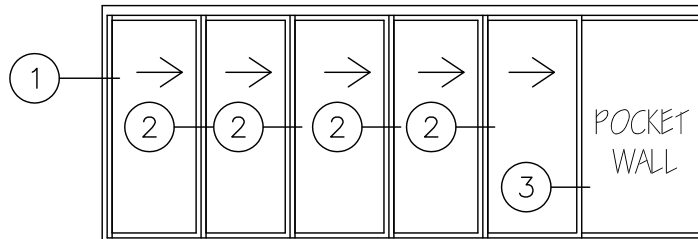

# DOOR SYSTEM - RESIDENTIAL

SERIES 1151 - T/B MULTI-SLIDING GLASS DOOR (MSD & MSD4)

FF12A

1503 W. San Pedro St., Gilbert, Arizona 85233

VOICE: 480-892-2600 / FAX : 480-892-0951

DATE:

3/12/14

DRAWINGS\BROCAPES\FF\FF12a.DWG

INTERIOR

EXTERIOR  
EXP SHOWN

EXP SHOWN

P5X OR 5XP T/B MULTI-SLIDING GLASS DOOR EXTRUSIONS - POCKET DOUBLE GLAZED

SCALE: 1:8