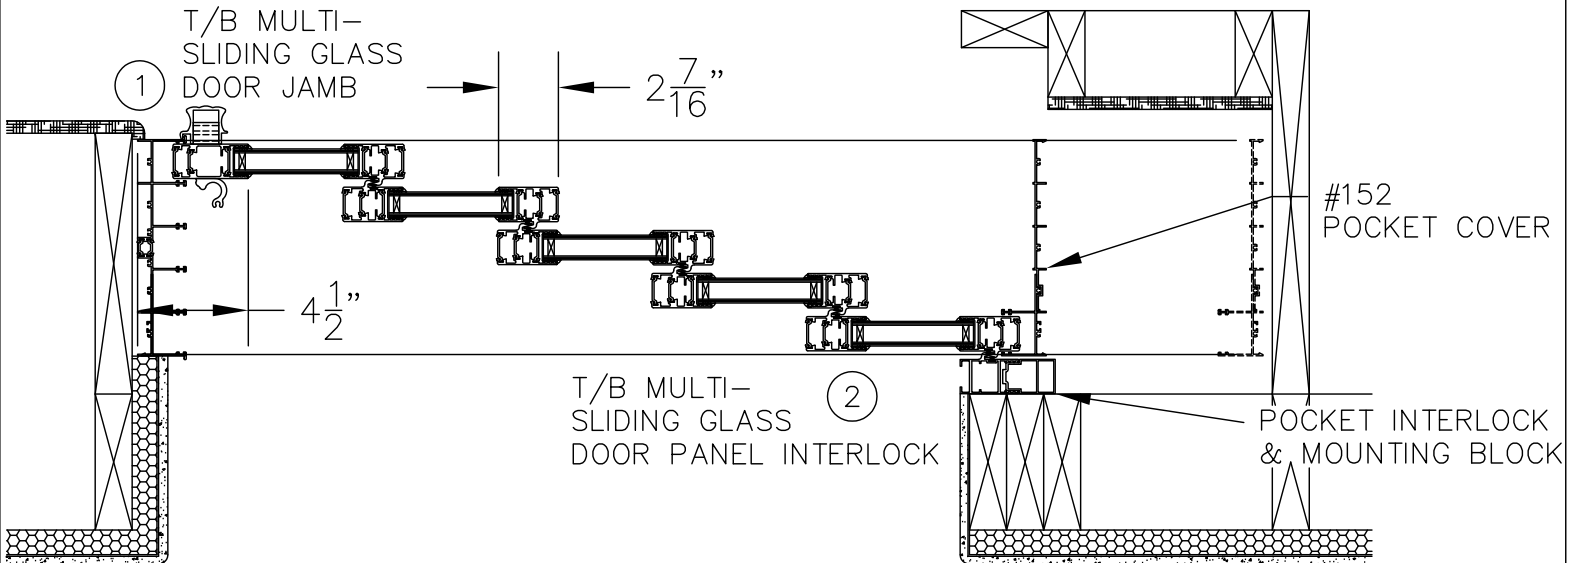

# DOOR SYSTEM - RESIDENTIAL

SERIES 1151 - T/B MULTI-SLIDING GLASS DOOR (MSD & MSD4)

FF12A

1503 W. San Pedro St., Gilbert, Arizona 85233

VOICE: 480-892-2600 / FAX : 480-892-0951

DATE:

3/12/14

DRAWINGS\BROCAPES\FF\FF12a.DWG

INTERIOR

EXTERIOR  
EXP SHOWN

EXP SHOWN

P5X OR 5XP T/B MULTI-SLIDING GLASS DOOR EXTRUSIONS - POCKET DOUBLE GLAZED

SCALE: 1:8